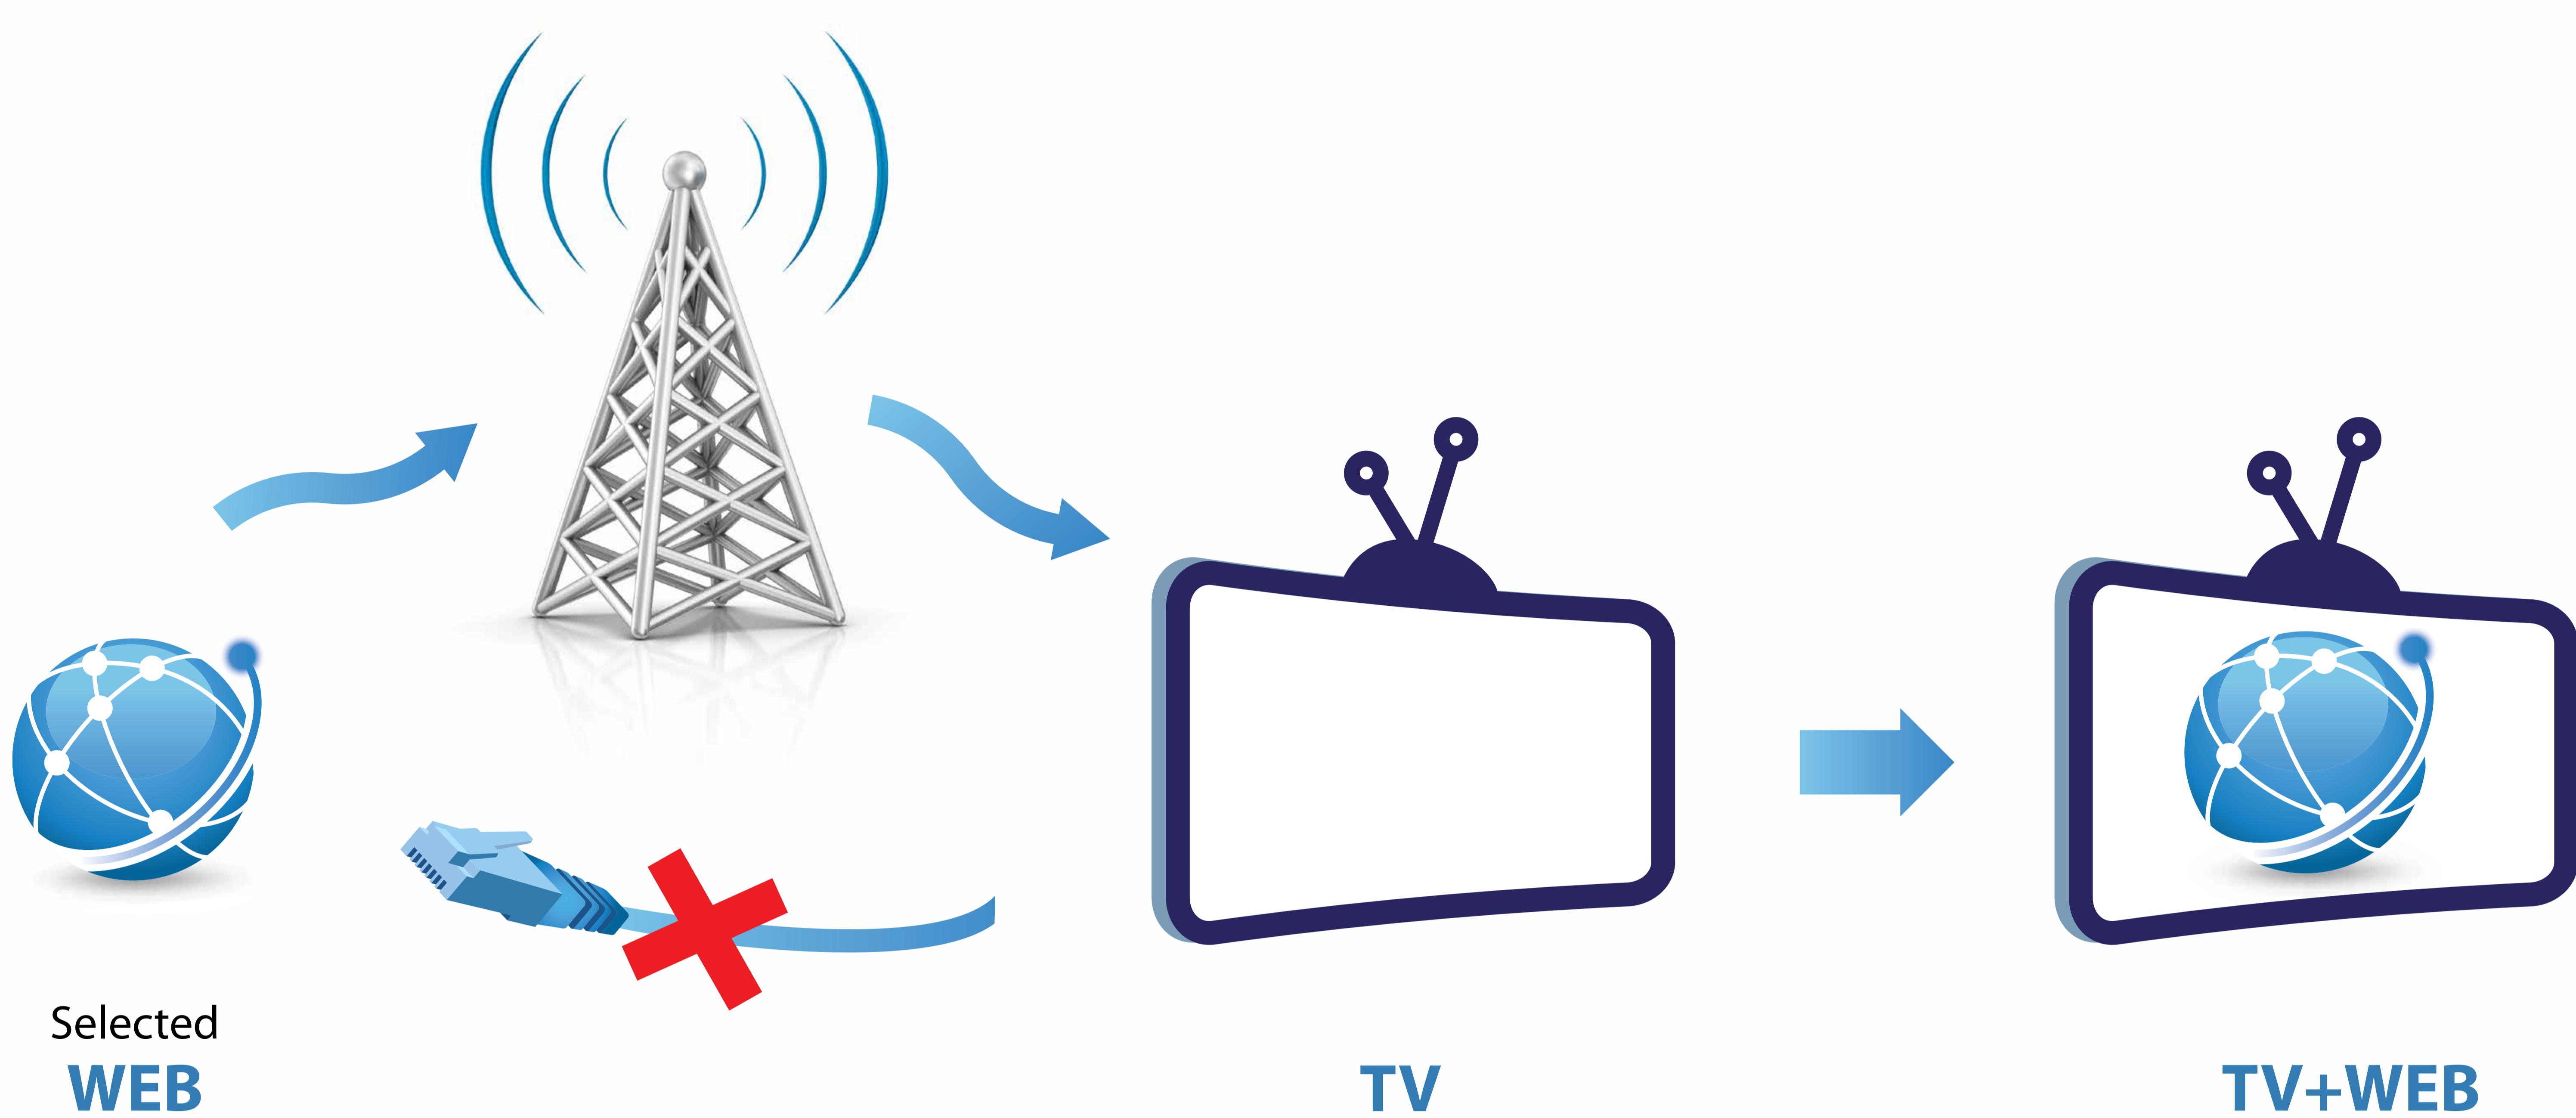

Tackling the "Digital Divide"

by delivering Internet content over digital TV signal

Jointly for our common future

OUR PARTNERS

ERDF and IPA-I project partners

University of Ljubljana
Faculty of Electrical Engineering